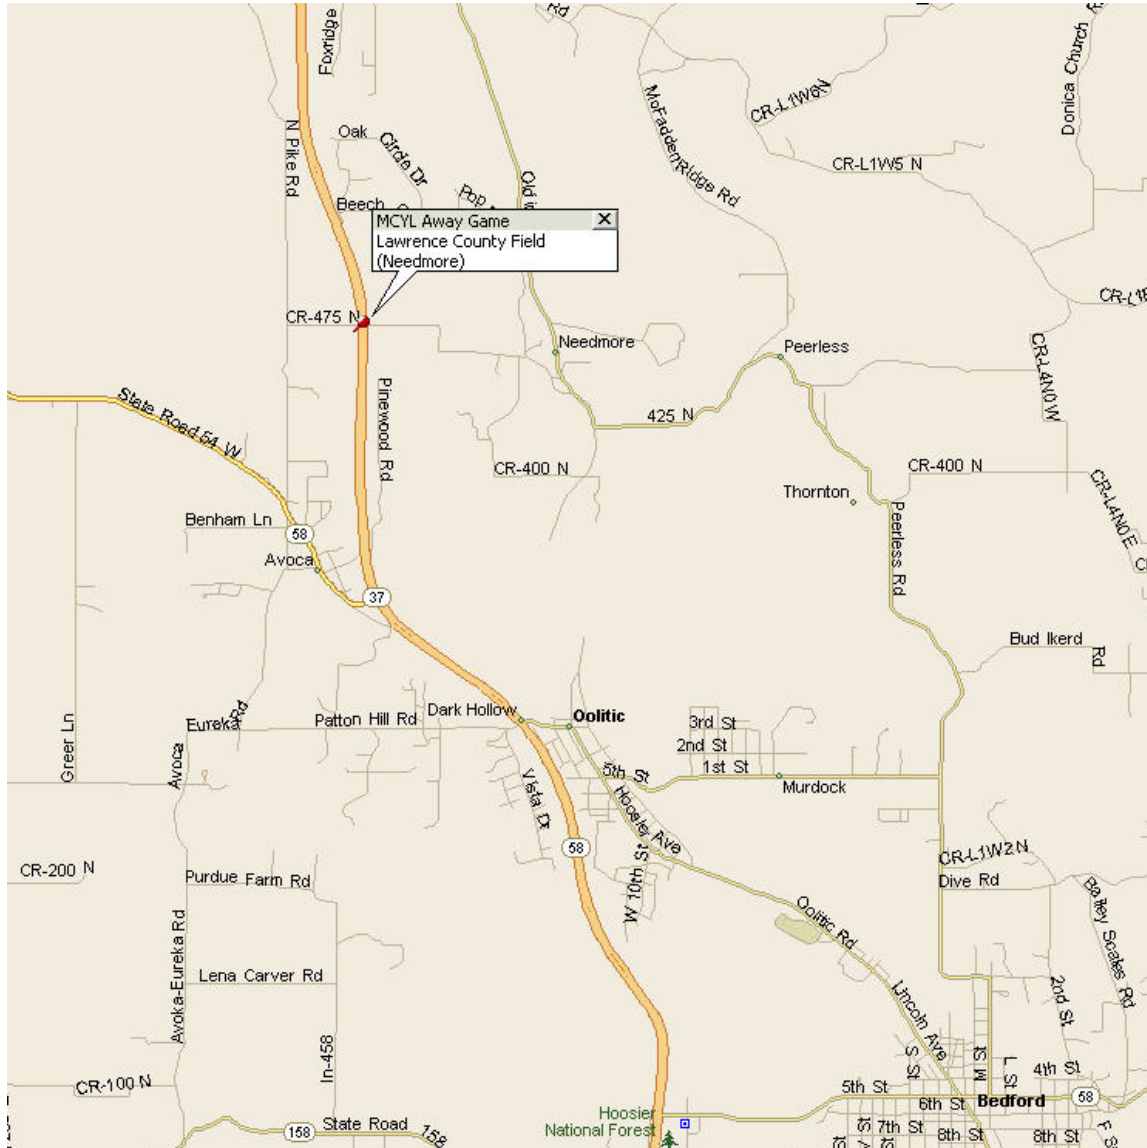

# MCYL AWAY GAMES

## Lawrence County League (Oolitic/Needmore) (Boys 11-12)

11-12 Boys Roger Price 583-4263

LCL POC: Chris Cox 277-9086